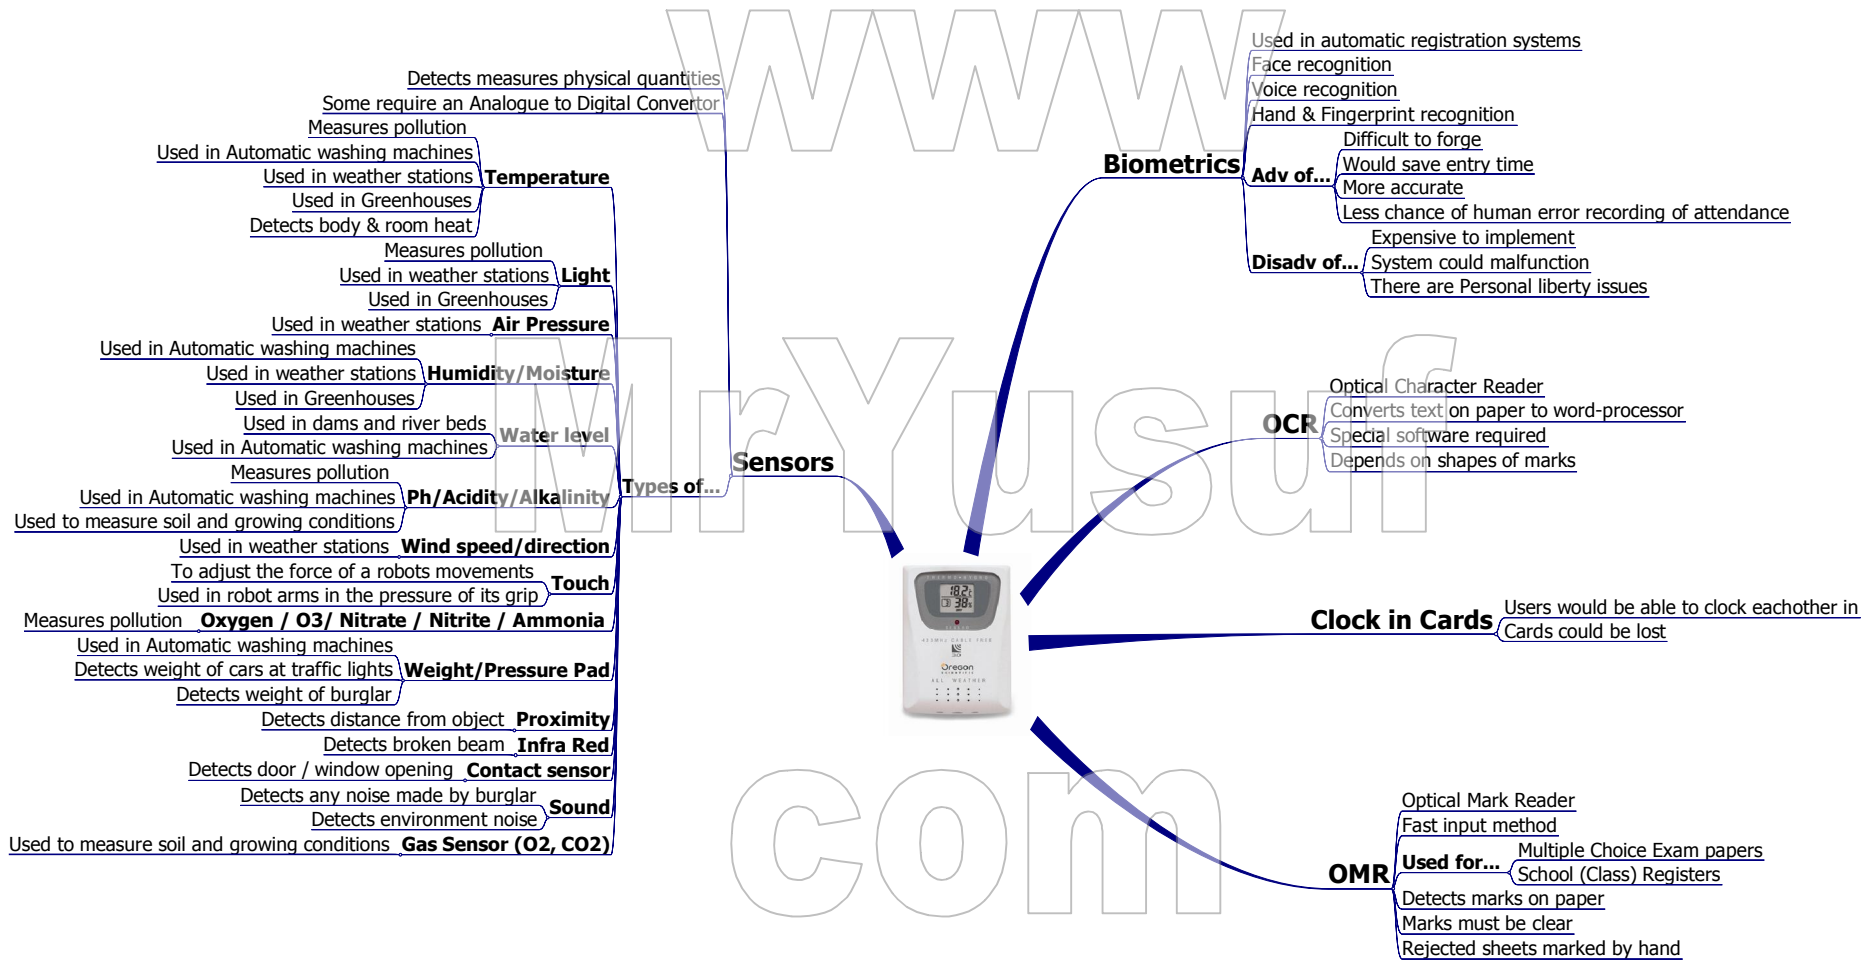

MRYUSUF.COM IGCSE ICT 0417 SECTION 2AB: INPUT DEVICES PT1

Title:	SECTION 2AB: Input Devices	Author:	Mr. Yusuf Alert	Date:	Sep. 10, 2010
File:	S2ABInputDevicesPt1.twd	Company:	www.mryusuf.com		