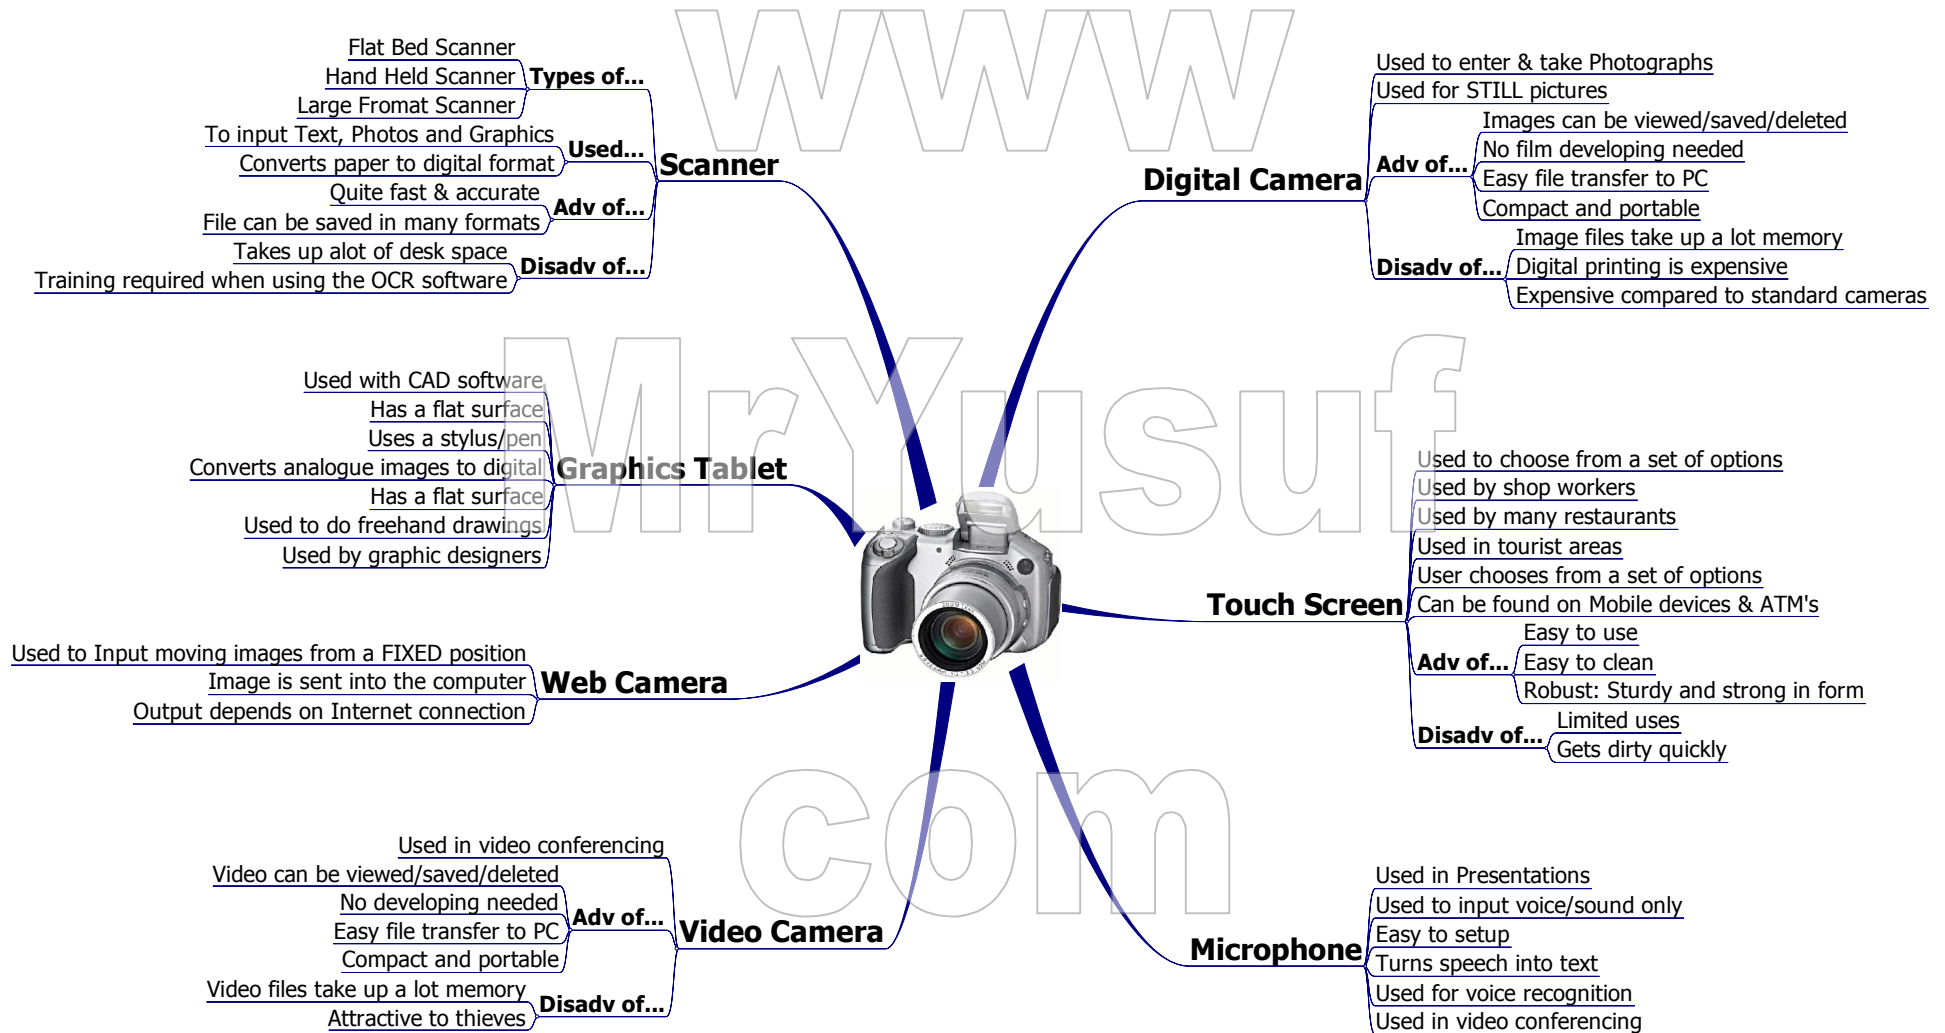

MRYUSUF.COM IGCSE ICT 0417 SECTION 2AB: INPUT DEVICES PT4

Title:	SECTION 2AB: Input Devices	Author:	Mr. Yusuf Alert	Date:	Sep. 10, 2010
File:	S2ABInputDevicesPt4.twd	Company:	www.mryusuf.com		