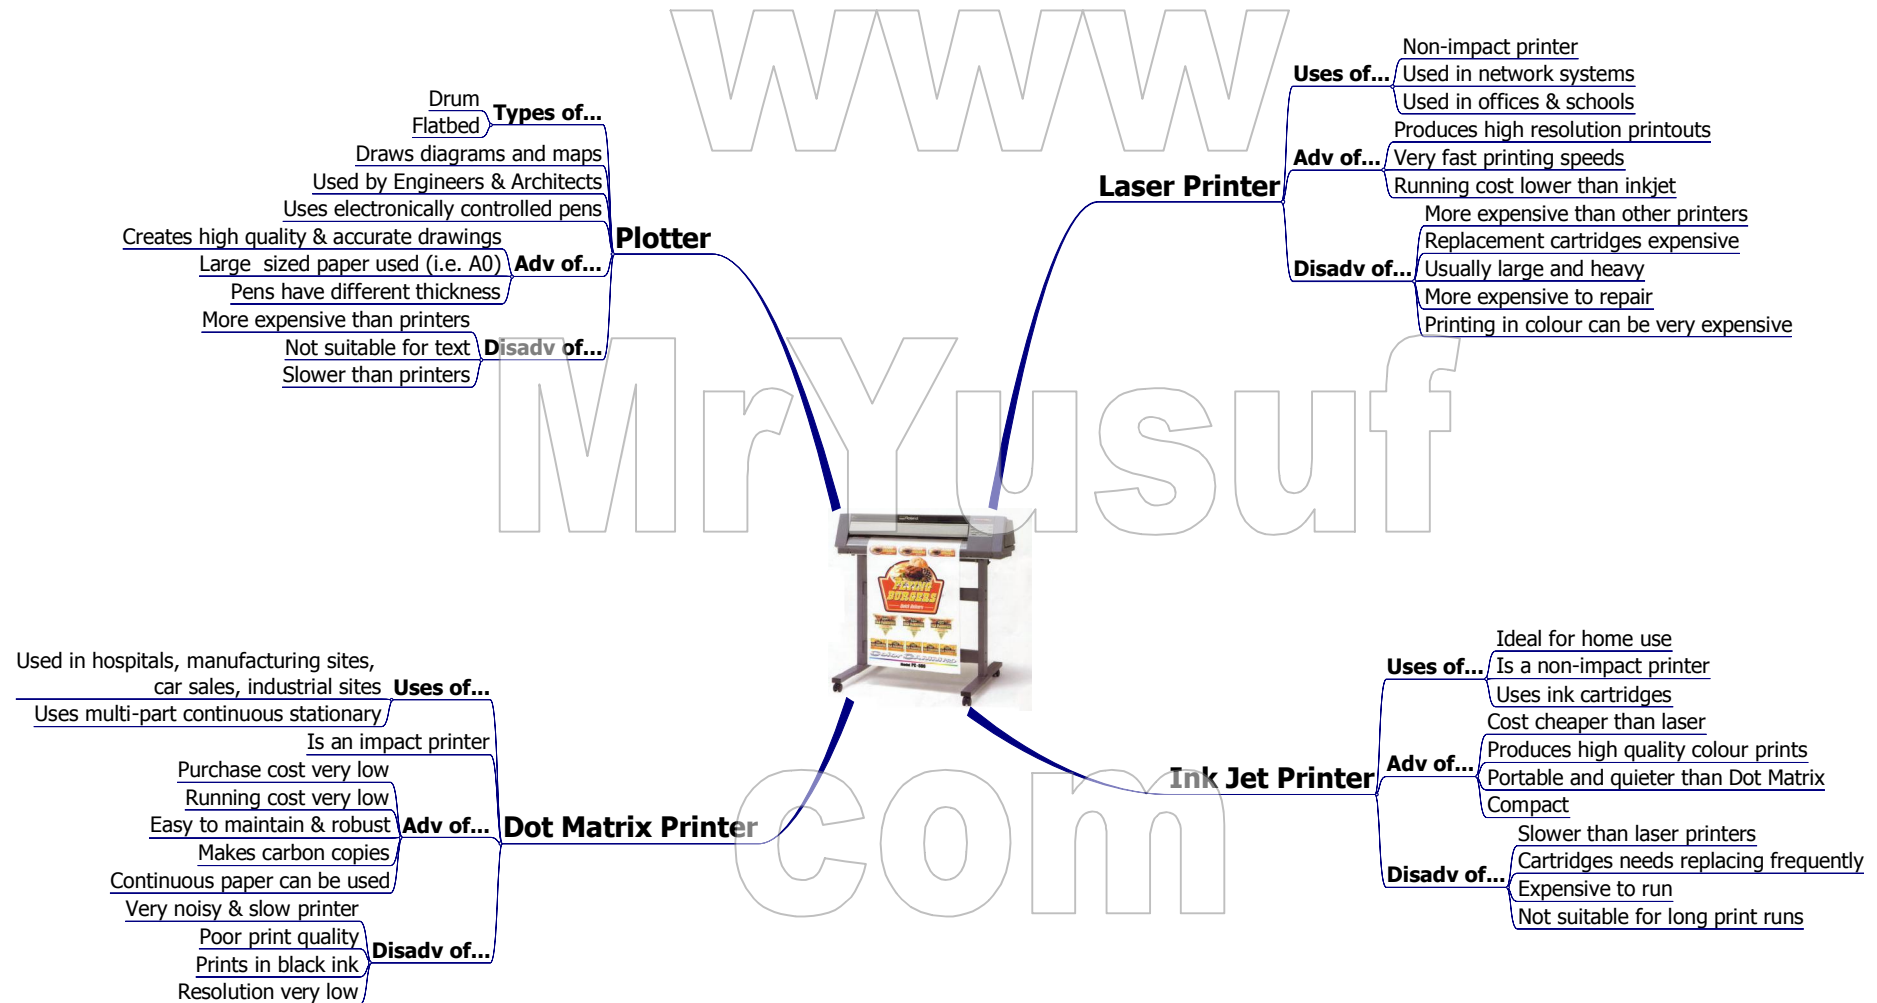

MRYUSUF.COM IGCSE ICT 0417 SECTION 2CD: OUTPUT DEVICES PT1

Title:	SECTION 2CD: Output Devices	Author:	Mr. Yusuf Alert	Date:	Sep. 10, 2010
File:	S2CDOutputDevicesPt1.twd	Company:	www.mryusuf.com		